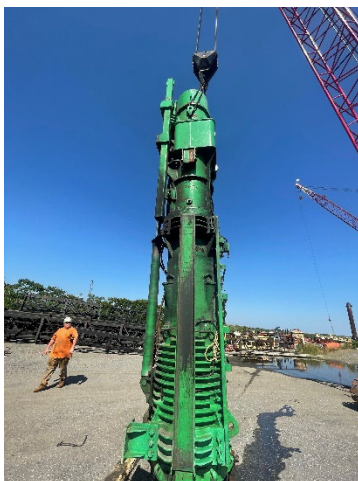

COMMERCE

Construction Corporation

856-241-0300

www.commerceconstruction.com